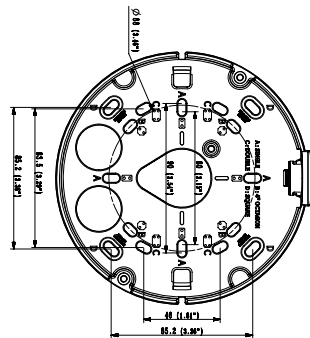

Unit : mm (inch)
SCALE 1:1

XND-6081VZ/8081VZ

XND-6081VZ/8081VZ with SKIN-COVER