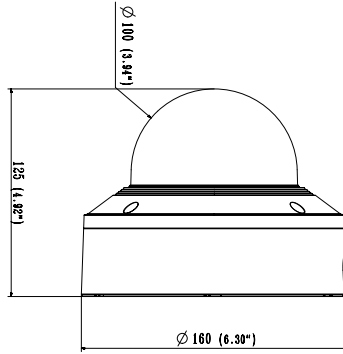

Unit : mm (inch)
SCALE 1:1

XND-6081VZ/8081VZ

XND-6081VZ/8081VZ with SKIN-COVER