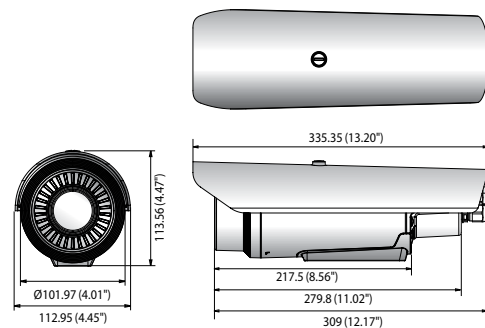

TNO-4041TR