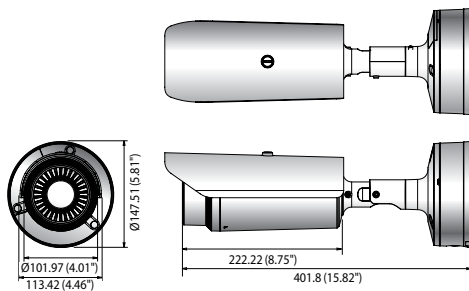

Dimensions

Unit : mm (inch)

TNO-4030TR / TNO-4040TR