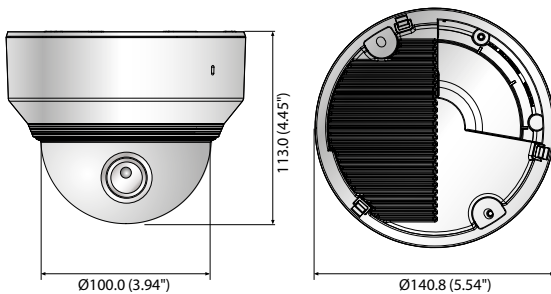

## Key Features

- Max. 2megapixel (1920 x 1080) resolution
- 2.8 ~ 12mm (4.3x) motorized varifocal lens
- Max. 60fps@all resolutions (H.265/H.264)
- H.265, H.264, MJPEG codec supported, Multiple streaming
- Day & Night (ICR), WDR (150dB), Defog
- Loitering, Directional detection, Fog detection, Audio detection, Digital auto tracking, Sound classification, Tampering
- Motion detection, Handover
- SD/SDHC/SDXC memory slot (Max. 512GB)
- Hallway view, WiseStream II support
- IR viewable length 30m, IK08
- LDC support (Lens Distortion Correction)
- PoE / 12V DC, Bi-directional audio support

## Dimensions

Unit : mm (inch)