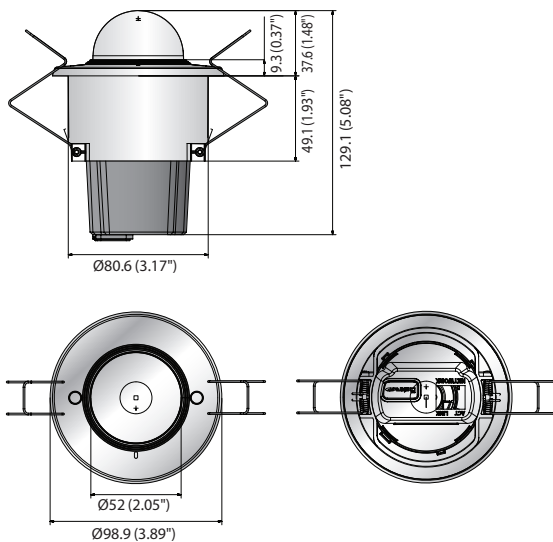

Dimensions

Unit : mm (inch)

XND-6011F	
VIDEO	
Imaging Device	1/2.8" 2M CMOS
Total Pixels	1,945(H) x 1,109(V) 2.16M
Effective Pixels	1,945(H) x 1,097(V) 2.13M
Scanning System	Progressive Scan
Min. Illumination	Color: 0.055 Lux (F2.0, 1/30sec), B/W: 0.055 Lux (F2.0, 1/30sec)
S / N Ratio	50dB
Video Out	USB: Micro USB Type B, 1280 x 720, for Installation
LENS	
Focal Length (Zoom Ratio)	2.8mm fixed
Max. Aperture Ratio	F2.0
Angular Field of View	H: 112° / V: 62° / D: 130°
Min. Object Distance	0.2m (0.66ft)
Focus Control	Manual
Lens / Mount Type	Fixed / Board-in Type
PAN / TILT / ROTATE	
Pan / Tilt / Rotate Range	0° ~ 355° / 0° ~ 47° / 0° ~ 353°
OPERATIONAL	
Camera Title	Off / On (Displayed up to 85 Characters) - W/W : English / Numeric / Special Characters - China : English / Numeric / Special / Chinese Characters - Common: Multi-line (Max 5), Color (Gray / Green / Red / Blue / Black / White), Transparency, Auto Scale by Resolution
Day & Night	Auto (Electrical) / Color / B/W / Schedule
Backlight Compensation	Off / BLC / HLC (Masking / Dimming) / WDR
Wide Dynamic Range	150dB
Contrast Enhancement	SSDR (Off / On)
Digital Noise Reduction	SSNRV (2D + 3D Noise filter) (Off / On)
Digital Image Stabilization	Off / On
Defog	Off / Auto (input from fog detection) / Manual
Motion Detection	Off / On (8ea, 8Point polygonal zones), Handover
Privacy Masking	Off / On (32ea, polygonal zones) - Color: Gray / Green / Red / Blue / Black / White - Mosaic
Gain Control	Off / Low / Middle / High
White Balance	ATW / AWC / Manual / Indoor / Outdoor (Included Mercury & Sodium)
Contrast	Level Adjustment
LDC (Lens Distortion Correction)	Off / On (5 levels with min / max)
Electronic Shutter Speed	Minimum / Maximum / Anti Flicker (2 ~ 1/12,000sec)
Digital PTZ	24X, Digital PTZ (Preset, Group)
Flip / Mirror	Off / On, Hallway: 90° / 270°
Video & Audio Analytics	Tampering, Loitering, Directional detection, Defocus detection, Fog detection, Virtual line, Enter / Exit, (Dis) Appear, Audio detection, Face detection, Motion detection, Digital auto tracking, Sound classification, People counting, Heatmap, Queue management
Alarm Triggers	Motion detection, Video & Audio Analytics, Network disconnect
Alarm Events	File Upload Via FTP, E-mail, Notification via e-mail, Local Storage (SD / SDHC / SDXC) or NAS recording at event triggers, External output, DPTZ preset
Pixel Counter	Support
NETWORK	
Ethernet	RJ-45 (10/100 BASE-T)
Video Compression Format	H.265 / H.264 (MPEG-4 Part 10 / AVC) : Main / Baseline / High, MJPEG
Resolution	1920 x 1080, 1280 x 1024, 1280 x 960, 1280 x 720, 1024 x 768, 800 x 600, 800 x 448, 720 x 576, 720 x 480, 640 x 480, 640 x 360, 320 x 240
Max. Framerate	H.265 / H.264: Max. 60fps at all resolutions, MJPEG : Max. 30fps
Smart Codec	Manual Mode (Area-based : 5ea)
WiseStreamII	Support
Video Quality Adjustment	H.265 / H.264 / MJPEG : Target bitrate level control
Bitrate Control Method	H.265 / H.264 : CBR or VBR, MJPEG : VBR
Streaming Capability	Multiple streaming (Up to 10 Profiles)
Audio In	Built-in MIC
Audio Compression Format	G.711 u-law / G.726 Selectable G.726 (ADPCM) 8KHz, G.711 8KHz G.726 : 16Kbps, 24Kbps, 32Kbps, 40Kbps, AAC-LC : 48Kbps at 8 / 16 / 32 / 48KHz
Audio Communication	Uni-directional
IP	IPv4, IPv6
Protocol	TCP/IP, UDP/IP, RTP (UDP), RTP (TCP), RTCP, RTSP, NTP, HTTP, HTTPS, SSL/TLS, DHCP, PPPoE, FTP, SMTP, ICMP, IGMP, SNMPv1/v2c/v3 (MIB-2), ARP, DNS, DDNS, QoS, PIM-SM, UPnP, Bonjour
Security	HTTPS (SSL) Login Authentication, Digest Login Authentication, IP address filtering, User access Log, 802.1X Authentication (EAP-TLS, EAP-LEAP)
Streaming Method	Unicast / Multicast
Max. User Access	20 Users at Unicast Mode
Edge Storage	SD/SDHC/SDXC 1slot (up to 256GB) - Motion Images recorded in the SD/SDHC/SDXC memory card can be downloaded. NAS(Network Attached Storage), Local PC for Instant Recording
Application Programming Interface	ONVIF Profile S/G, SUNAPI (HTTP API), Open Platform
Webpage Language	English, Korean, Chinese, French, Italian, Spanish, German, Japanese, Russian, Swedish, Portuguese, Czech, Polish, Turkish, Dutch, Hungarian, Greek
Web Viewer	Supported OS : Windows 7, 8, 10, Mac OS X 10.10, 10.11, 10.12 Non-plugin Webviewer - Supported Browser: Google Chrome, MS Edge, Mozilla Firefox (Window 64bit only), Apple Safari 10 (Mac OS X only) Plug-in Webviewer - Supported Browser: MS Explore 11, Apple Safari (Mac OS X only)
Central Management Software	SmartViewer, SSM
ENVIRONMENTAL	
Operating Temperature / Humidity	-10°C ~ +55°C (-14°F ~ +131°F) / Less than 90% RH
Storage Temperature / Humidity	-30°C ~ +60°C (-22°F ~ +140°F) / Less than 90% RH
ELECTRICAL	
Input Voltage / Current	PoE (IEEE802.3af, Class3)
Power Consumption	Max. 4.7W
MECHANICAL	
Color / Material	Module : Black / Metal, Housing : Black / Plastic, Cover : Ivory / Plastic
Dimensions (WxH)	Ø98.9 x 129.1mm (Ø3.89" x 5.08") ※ Use a 83 ~ 86mm (3.25" ~ 3.4") diameter hole saw
Weight	275g (0.61 lb)