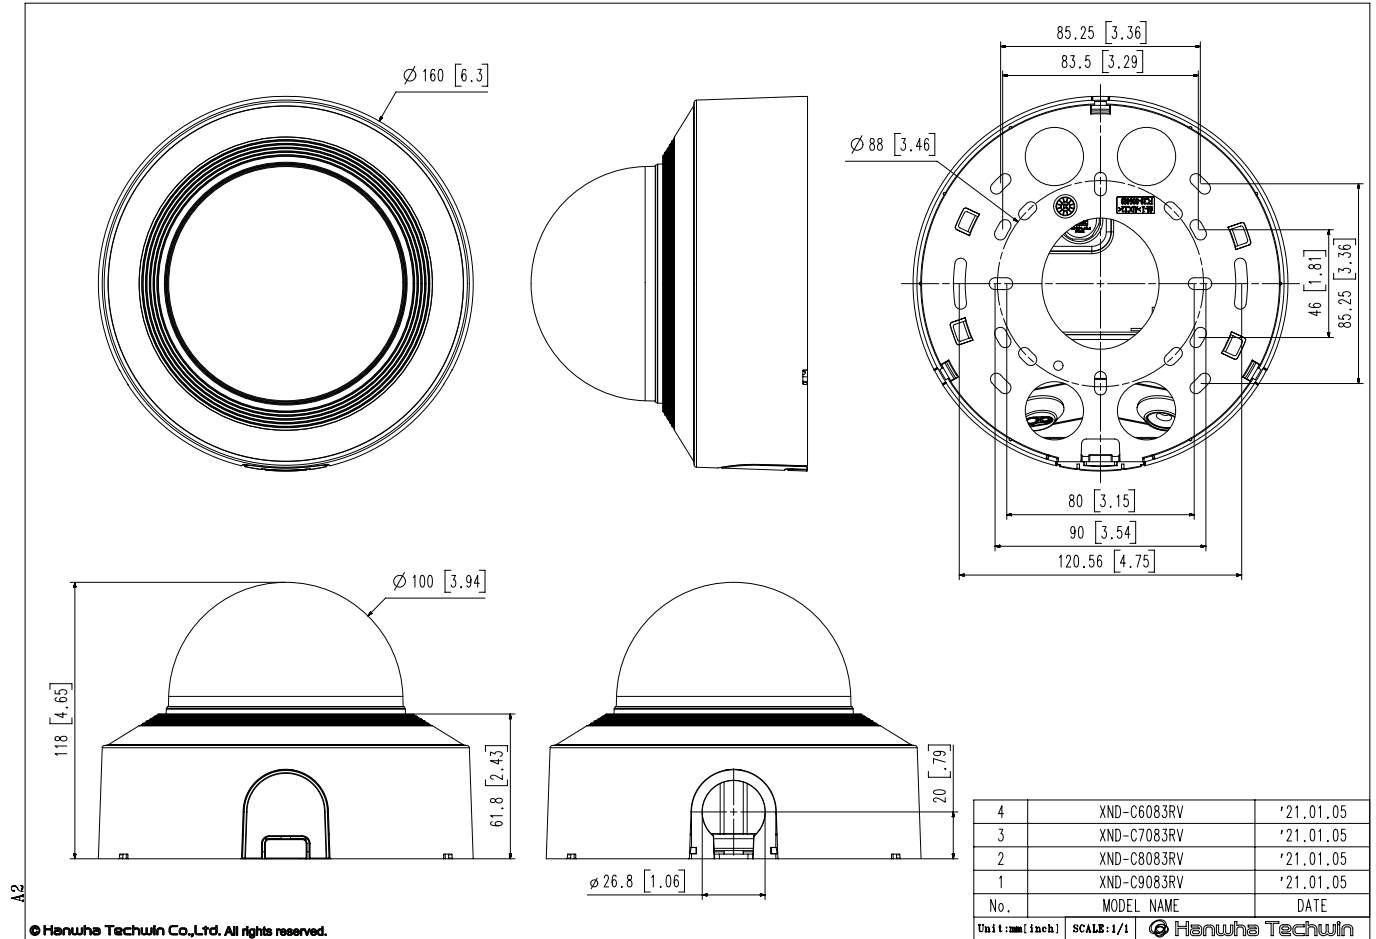

Mechanical

Color / Material	White / Aluminum + PC Hard-coated dome bubble
RAL Code	RAL9003
Product Dimensions / Weight	Ø160x118mm(Ø6.30x4.65"), 1350g(2.98 lb)

Compatible Conduit hole / Gangbox 1/2" (M20)
single, double, 4" octagon, 4" square

XND-C7083RV

4MP AI IR Dome Camera

CAD

Unit: mm [inch]

© Hanwha Techwin Co., Ltd. All rights reserved.