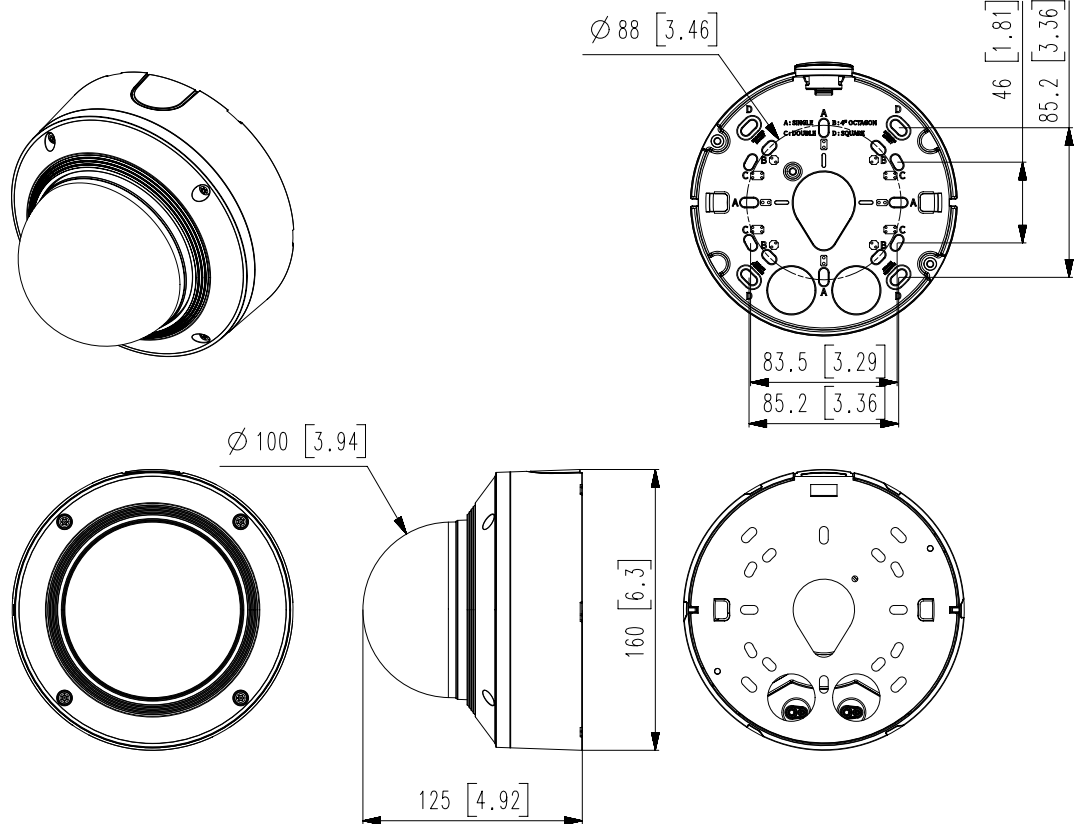

Mechanical

Color / Material	White / Aluminum Hard-coated dome bubble
RAL Code	RAL9003
Product Dimensions / Weight	Ø160x125mm(6.30x4.92"), 1600g(3.53 lb)
Compatible Conduit hole / Gangbox	1/2" (M20) single, double, 4" octagon, 4" square

DORI (EN62676-4 standard)

Detect (25PPM/ 8PPF)	Wide: 44.8m(147.02ft) / Tele: 151.3m(496.29ft)
Observe (63PPM/ 19PPF)	Wide: 17.9m(58.81ft) / Tele: 60.5m(198.52ft)
Recognize (125PPM/ 38PPF)	Wide: 9.0m(29.4ft) / Tele: 30.3m(99.26ft)
Identify (250PPM/ 76PPF)	Wide: 4.5m(14.7ft) / Tele: 15.1m(49.63ft)

16		
15	XND-9083RV	21.05.25
14	XND-8093RV	21.05.25
13	XND-8083RV	21.05.25
12	XND-6083RV	21.05.25
11	PND-A6081RV	21.02.08
10	XND-9082RV	19.12.18
9	XND-8082RV	19.12.18
8	XND-8081REV	19.12.18
7	XND-6081REV	19.12.18
6	PND-A9081R	19.09.27
5	XND-8081RV	19.09.27
4	XND-6081RV	19.09.27
3	XND-6081V	19.09.27
2	XND-8081VZ	19.09.27
1	XND-6081VZ	19.09.27
No.	MODEL NAME	DATE
Unit:mm[inch] SCALE:1/1		Hanwha Techwin