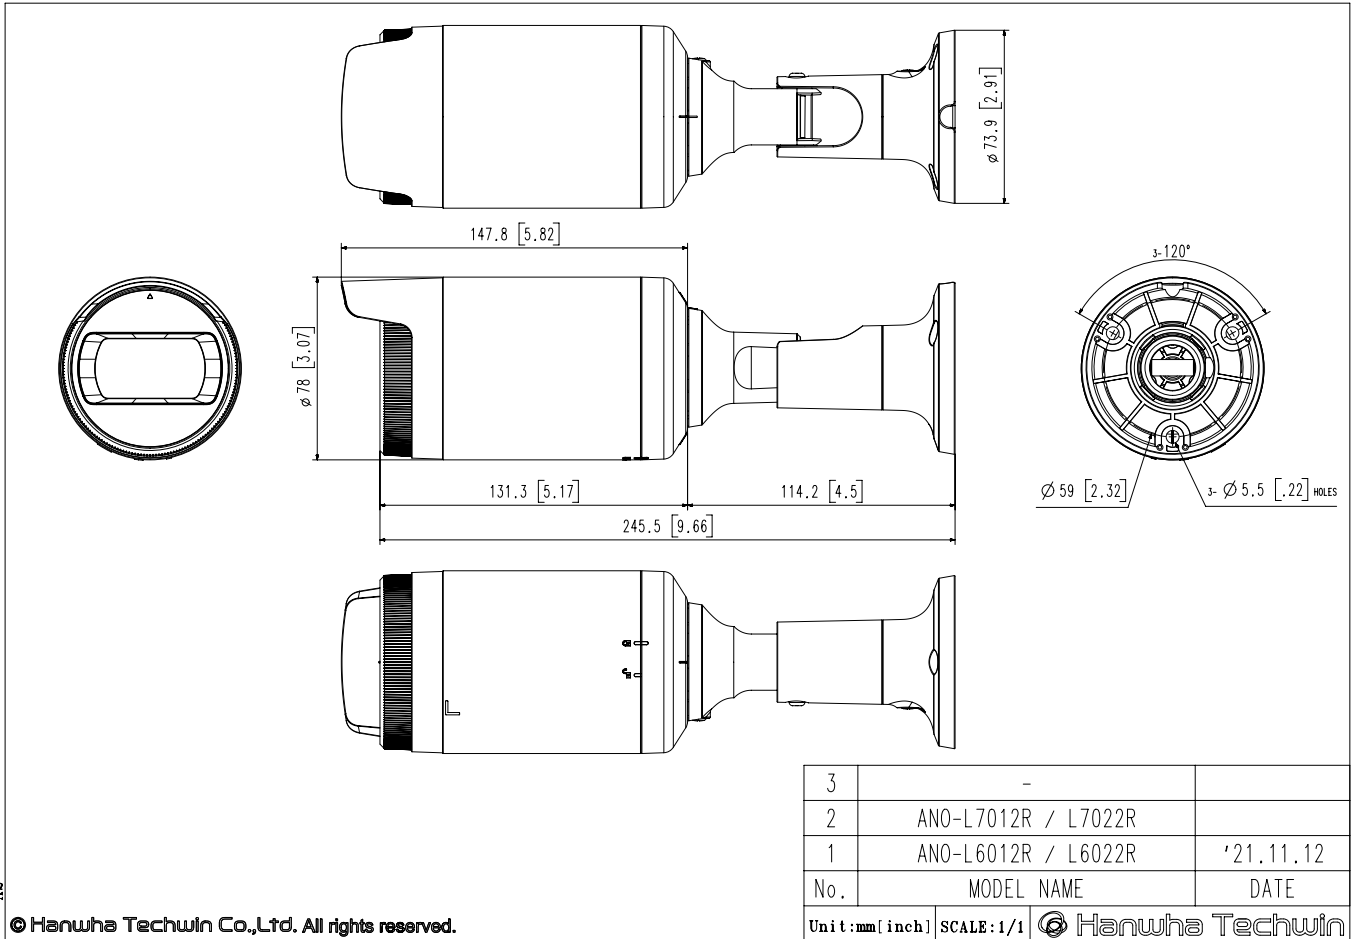

## Mechanical

<b>Color / Material</b>	White / Plastic
<b>RAL Code</b>	RAL9003
<b>Product Dimensions / Weight</b>	Ø78.0x262.0mm(Ø3.07x10.31"), 390g(0.86lb)
<b>Backbox</b>	SBV-A14B

# ANO-L6082R

2MP IR Bullet Camera

CAD

Unit: mm [inch]

A2

© Hanwha Techwin Co., Ltd. All rights reserved.