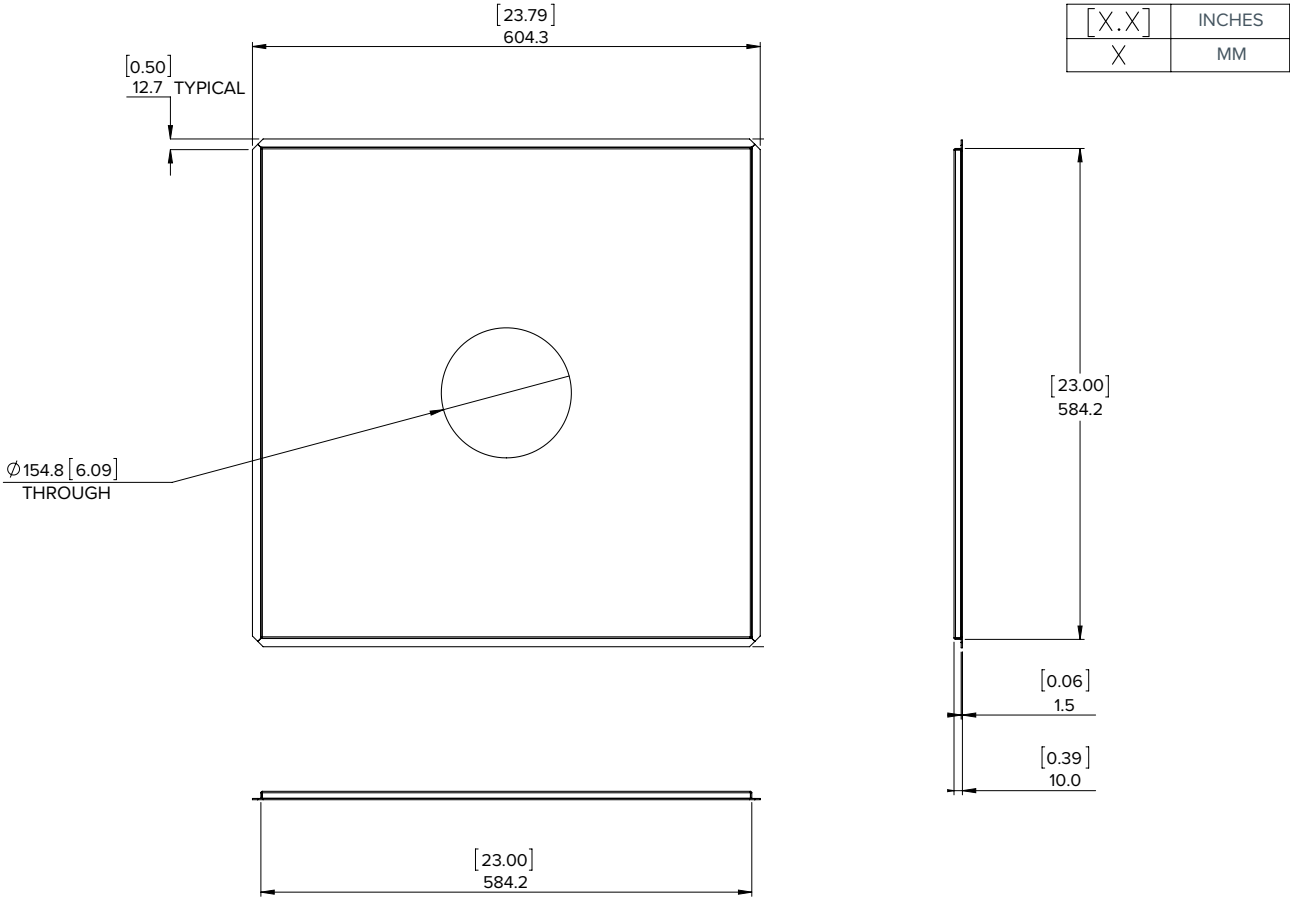

H4 In-Ceiling Dome Camera Ceiling Panel

H4-DC-CPNL1	Metal ceiling panel for H4 in-ceiling dome cameras. Including H4A-DC and H4SL-DC.	
Weight: 1.5 kg (3.3 lbs)	Finish: Aluminum, powder coat, RAL 9003	
	<ul style="list-style-type: none"> Provides extra support for High Definition H.264 In-Ceiling IP Dome Cameras Replaces or reinforces ceiling tiles in suspended ceiling installations 	